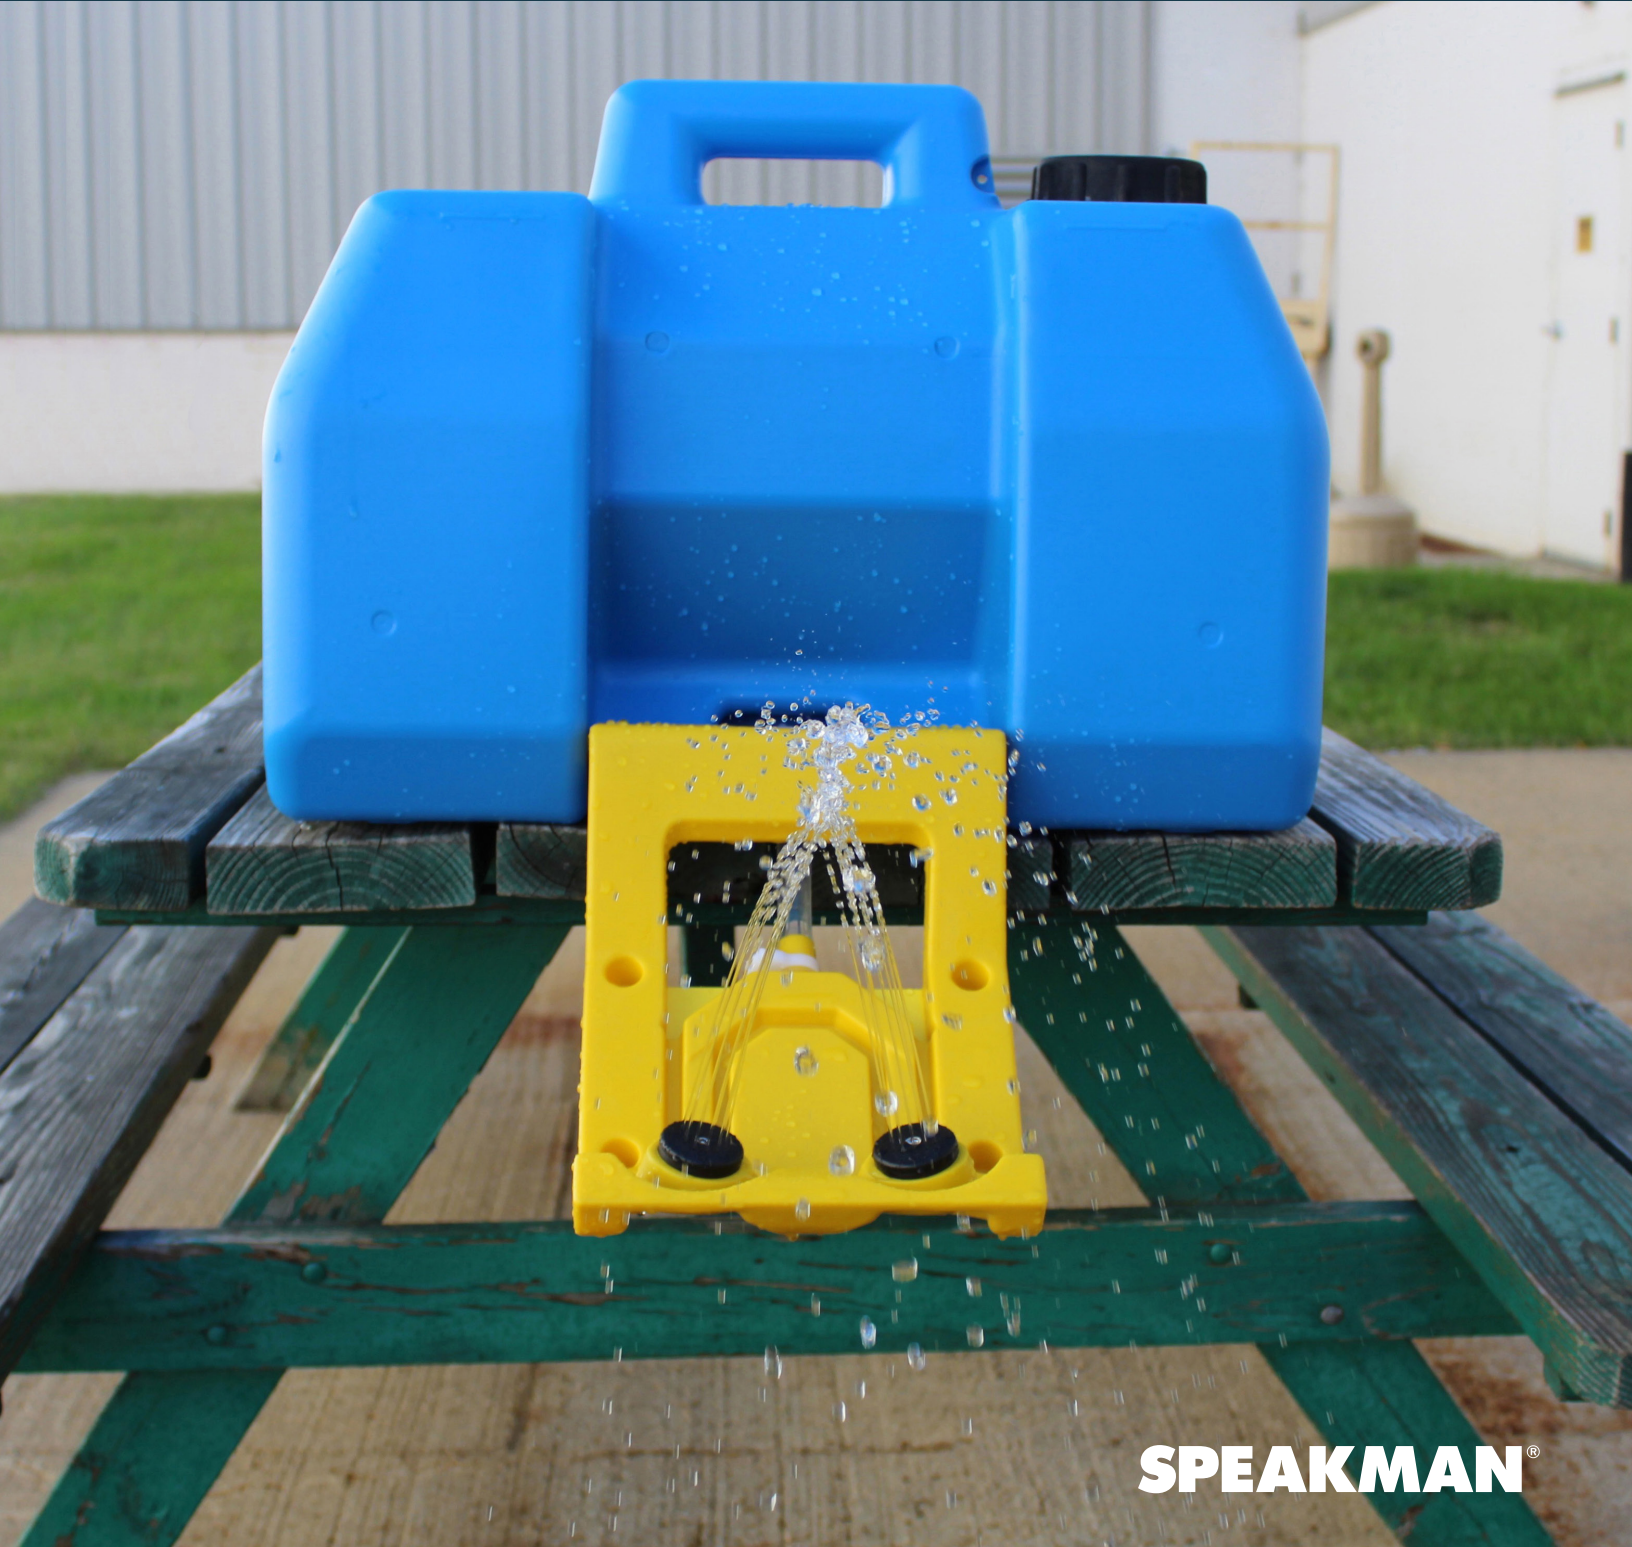

GRAVITYFLO® PORTABLE EQUIPMENT